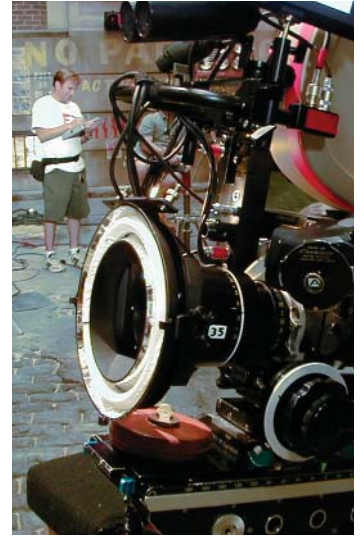

▼ Photometrics

Kamio	FC	235	64	29	16	10
	Feet	1	2	3	4	5
	LUX	3434	1023	452	259	166
	Meters	0.25	0.5	0.75	1	1.25

▼ Fixture Specifications

Fixture	Lamp	Lamp Type	Dimensions	Weight w/Lamp
Kamio 6	1	FC20/T5	10 x 9 x 2.5" (25.5 x 23 x 6.5cm)	1.2 lb (0.5kg)

▼ Ballast Specifications

Ballast	Input Voltage	Output Frequency	Dimming	Switching	Amperage Power Ratings	Dimensions	Weight
Kamio	12-24VDC	25kHz	100%-5%	On/Off	12V=30W@2.5Amps 15V=30W@2.0Amps 24V=31W@1.3Amps	4.7 x 2.5 x 2" (11.9 x 6.4 x 5.1cm)	1.0 lb (0.4kg)

▼ Kamio Kit Components

	KAM6 Kamio 6 w/ 2-Stage Matte Box		MTP-141S Baby Shoe Mount (16mm)
	KAM6L Barndoor/Long		PWS-156X Power Supply 6.6A, 100-250VAC/12VDC 4-Pin XLR
	KAM6S Barndoor/Short (2pk)		GFR-KAM6 Gel Frame
	BAL-149X Kamio Ballast (12-24VDC) w/ 4-Pin XLR Cable		GFR-KAM6T Gel Frame Template
	MTP-141 Ballast Baby Mount (16mm)		X04-K15 Extension, 15ft
	KAS-KAM6 Kamio Travel Case		KAS-KAM6-C Kamio Travel Case

▼ Kamio Accessories

	FIL-KAM6 Filter Holder (4x4 or 4x5.65)		PWC-141A Anton Bauer Adapter, 3ft
	MTP-141C Kamio Ballast Clamp w/ Baby Pin (16mm)		PWC-141X Power Cable (4-Pin XLR), 8ft
	MTP-141P Kamio Ballast Mount w/ Screw		HAR-KAM6 Lamp Harness, 3ft

▼ Gallery

▼ Kamio Adapter Rings*

Lens adapter rings refer to the OUTSIDE diameter of the lenses.

KAM58/85
Screw Ring Adapter 58:85
KAM72/85
Screw Ring Adapter 72:85

Ring Adapter	O.D. Lens	Lens Examples
KAM80	80mm	Zeiss Super Speed Lenses
KAM84	84mm	Panavision Digital Prime Lenses
KAM85	85mm	Many Fujinon and Canon Lenses
KAM86	86mm	Lens Adapter
KAM87	87mm	Zeiss T3 10:1 Zoom Lens
KAM89	89mm	Canon XL1 16X Auto Zoom and 3X Auto Zoom Lenses
KAM93	93mm	Lens Adapter
KAM94	94mm	Canon XL2, 20 x 5.4 - 108mm Zoom Lenses
KAM95	95mm	Zeiss Ultra, Canon Zoom Lenses
KAM98	98mm	Lens Adapter
KAM100	100mm	Fujinon 17 8-160mm Zoom Lens
KAM102	102mm	Zeiss Ultra Primes; Panavision Digital Zooms
KAM104	104mm	Ari Digital Prime Lenses
KAM110	110mm	Cooke Prime S4, Fujinon Zoom Lenses

* Note: Other ring sizes may be available upon request.