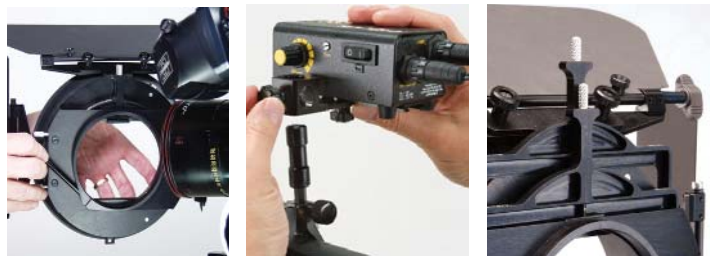

Kamio Ring-Lights provide a glamour lighting solution for close ups in film and video photography. The soft, cool Kamio light falls gracefully on the subject's face because it mounts on the lens, unlike conventional on-camera quartz lights that produce heat and shadows. Kamios also display daylight and tungsten quality light without filtration.

The Kamio 6 System

- Kamio 6 Fixture
- 2-stage clip-on matte box
- 12VDC Dimming Ballast
- True Match® daylight and tungsten lamps

▼ Details

▼ Kamio 6 Kits

KIT-KAM6

Kamio 6 Kit, (On-Camera/2-Stage)

Contents	
1 Kamio 6 Ring-Lite w/ 2-Stage Matte Box	1 15ft Extension
1 Kamio 12VDC On-Camera Ballast	1 Top Barndoor
1 Ballast Mount	2 Side Barndoor
1 Baby Shoe Mount	1 Travel Case
1 6.6 Amp Universal VAC Power Supply	Dimensions
4 Gel Frame	21 x 11 x 15.5"
1 Gel Frame Template	(53.5 x 28 x 39.5cm)
	Weight
	22 lb (9.9kg)

KIT-KAM6-C

Kamio 6 Basic Kit, (On-Camera/2-Stage)

Contents	Dimensions
1 Kamio 6 Ring-Lite w/ 2-Stage Matte Box	21 x 7.5 x 17"
1 Kamio 12VDC On-Camera Ballast	(53.5 x 19 x 43cm)
1 Ballast Mount	Weight
1 Baby Shoe Mount	10 lb (4.5kg)
1 Travel Case	