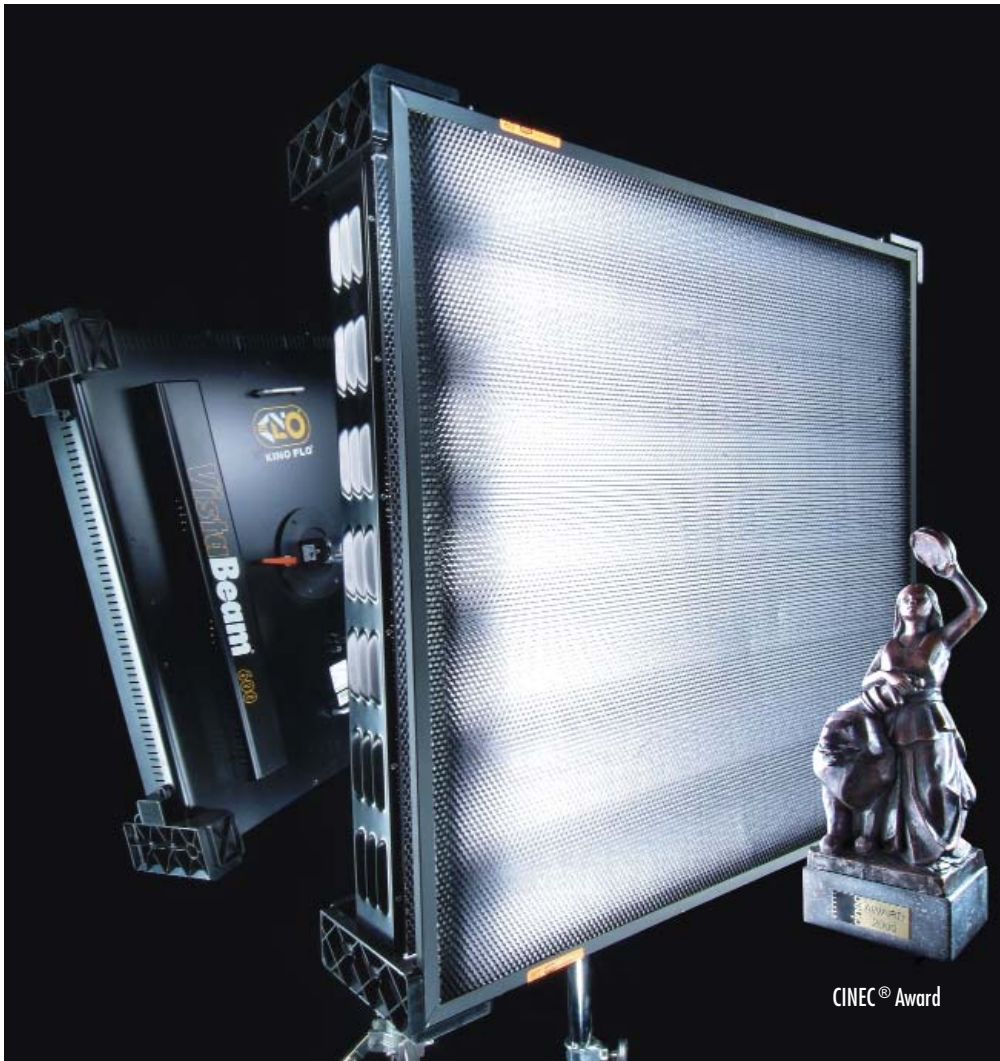

# VistaBeam® DMX

CINEC® Award

Center Mount w/ Hanging Adapter

Pole-Operation

Kino Flo's VistaBeam® 600 and 300 will change the way our industry lights film and television studios. The VistaBeam 600 puts out more light than a 4K quartz softlight (120VAC) but uses only 9 Amps of power compared to 34 Amps needed for the quartz light. Its compact sibling, the VistaBeam 300, is half the size and delivers more light than a 2,000 Watt quartz softlight. Both fixtures have a DMX control system. The versatile center mount versions excel both as downlights that can replace energy sapping tungsten space lights in studios and as key and fill sources stand-mounted on the stage floor. VistaBeams take the new Kino Flo True Match® 96 Watt (CFL) technology. A Kino Flo innovation on parabolic reflector design intensifies the spread and distance of the beam to produce the industry's brightest cool light source. New focusing honeycomb louvers shape the beam down to 90° and 60°. Snap and click lamp clips allow for easy changes between tungsten and daylight True Match lamps. Features include:

- DMX lamp switching
- HO/Standard switching
- Individual lamp control
- Flicker-free, remote operation
- Reflector, Louver and Gel Frame
- Center Mount or Yoke options\*
- Stackable design
- Instant-on, dead quiet
- True Match® daylight and tungsten balanced lamps