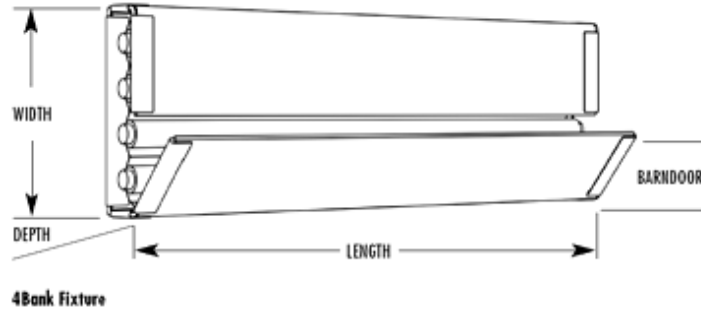

## Remote Fixture Dimensions

[Back to the top](#)

4Bank Fixture	Length	Width	Depth	Barndoor	Weight w/Lamps
2ft 4Bank	27" (68.5cm)	13" (33cm)	3.5" (9cm)	6.5" (16.5cm)	7.5 lb (3.4kg)
4ft 4Bank	52" (132cm)	13" (33cm)	3.5" (9cm)	6.5" (16.5cm)	11.5 lb (5.2kg)
6ft Mega 4Bank	73.5" (186.5cm)	13" (33cm)	3.5" (9cm)	3.5" (9cm)	18.5 lb (8.3kg)
8ft Mega 4Bank	97" (246.5cm)	13" (33cm)	3.5" (9cm)	3.5" (9cm)	21.8 lb (9.8kg)

Double Fixture	Length	Width	Depth	Barndoor	Weight w/Lamps
2ft Double	27" (68.5cm)	7.5" (19cm)	3.5" (9cm)	6" (15cm)	4.7 lb (2.1kg)
4ft Double	52" (132cm)	7.5" (19cm)	3.5" (9cm)	6" (15cm)	7.7 lb (3.5kg)
6ft Mega Double	73.5" (186.5cm)	7.5" (19cm)	3.5" (9cm)	3.5" (9cm)	9.2 lb (4.1kg)
8ft Mega Double	97" (246.5cm)	7.5" (19cm)	3.5" (9cm)	3.5" (9cm)	10 lb (4.5kg)

### Lamp w/ Harness Dimensions [Back to the top](#)

Single Lamp w/ Harness	Length	Diameter
15"	15.5" (39.5cm)	1.5" (3.8cm)
2ft	24.5" (62cm)	1.5" (3.8cm)
3ft	36.5" (93cm)	1.5" (3.8cm)
4ft	48.5" (123cm)	1.5" (3.8cm)
6ft	70.5" (179cm)	1.5" (3.8cm)
8ft	94.5" (240cm)	1.5" (3.8cm)