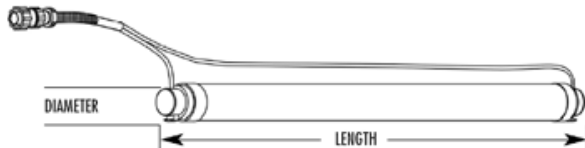

Remote Fixture Dimensions

4Bank Fixture	Length	Width	Depth	Barndoor	Weight w/Lamps
2ft 4Bank	27" (68.5cm)	13" (33cm)	3.5" (9cm)	6.5" (16.5cm)	7.5 lb (3.4kg)
4ft 4Bank	52" (132cm)	13" (33cm)	3.5" (9cm)	6.5" (16.5cm)	11.5 lb (5.2kg)
6ft Mega 4Bank	73.5" (186.5cm)	13" (33cm)	3.5" (9cm)	3.5" (9cm)	18.5 lb (8.3kg)
8ft Mega 4Bank	97" (246.5cm)	13" (33cm)	3.5" (9cm)	3.5" (9cm)	21.8 lb (9.8kg)

Double Fixture	Length	Width	Depth	Barndoor	Weight w/Lamps
2ft Double	27" (68.5cm)	7.5" (19cm)	3.5" (9cm)	6" (15cm)	4.7 lb (2.1kg)
4ft Double	52" (132cm)	7.5" (19cm)	3.5" (9cm)	6" (15cm)	7.7 lb (3.5kg)
6ft Mega Double	73.5" (186.5cm)	7.5" (19cm)	3.5" (9cm)	3.5" (9cm)	9.2 lb (4.1kg)
8ft Mega Double	97" (246.5cm)	7.5" (19cm)	3.5" (9cm)	3.5" (9cm)	10 lb (4.5kg)

Single Fixture	Length	Width	Depth	Barndoor	Weight w/Lamps
2ft Single	27" (68.5cm)	4.5" (11.5cm)	3.5" (9cm)	3.5" (9cm)	2.7 lb (1.2kg)
4ft Single	52" (132cm)	4.5" (11.5cm)	3.5" (9cm)	3.5" (9cm)	4.3 lb (1.9kg)
6ft Mega Single	73.5" (186.5cm)	4.5" (11.5cm)	3.5" (9cm)	3.5" (9cm)	6.3 lb (2.8kg)
8ft Mega Single	97" (246.5cm)	4.5" (11.5cm)	3.5" (9cm)	3.5" (9cm)	6.8 lb (3.1kg)
Vista Single	38.3" (97.3cm)	7.2" (18.3cm)	4.8" (12.2cm)	6" (15cm)	6.2 lb (2.8kg)

Lamp w/ Harness Dimensions

Single Lamp			Vista Single			
Lamp w/ Harness	Length	Diameter	Lamp w/ Harness	Length	Width	Height
15"	15.5" (39.5cm)	1.5" (3.8cm)	Vista Single	35.1" (89.2cm)	4.0" (10.2cm)	2.3" (6.3cm)
2ft	24.5" (62cm)	1.5" (3.8cm)				