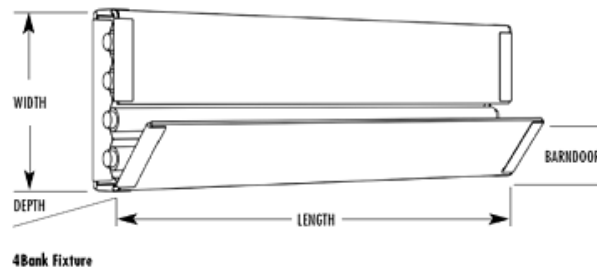

Remote Fixture Dimensions

4Bank Fixture	Length	Width	Depth	Barndoor	Weight w/Lamps
2ft 4Bank	27" (68.5cm)	13" (33cm)	3.5" (9cm)	6.5" (16.5cm)	7.5 lb (3.4kg)
4ft 4Bank	52" (132cm)	13" (33cm)	3.5" (9cm)	6.5" (16.5cm)	11.5 lb (5.2kg)
6ft Mega 4Bank	73.5" (186.5cm)	13" (33cm)	3.5" (9cm)	3.5" (9cm)	18.5 lb (8.3kg)
8ft Mega 4Bank	97" (246.5cm)	13" (33cm)	3.5" (9cm)	3.5" (9cm)	21.8 lb (9.8kg)

Double Fixture	Length	Width	Depth	Barndoor	Weight w/Lamps
2ft Double	27" (68.5cm)	7.5" (19cm)	3.5" (9cm)	6" (15cm)	4.7 lb (2.1kg)
4ft Double	52" (132cm)	7.5" (19cm)	3.5" (9cm)	6" (15cm)	7.7 lb (3.5kg)
6ft Mega Double	73.5" (186.5cm)	7.5" (19cm)	3.5" (9cm)	3.5" (9cm)	9.2 lb (4.1kg)
8ft Mega Double	97" (246.5cm)	7.5" (19cm)	3.5" (9cm)	3.5" (9cm)	10 lb (4.5kg)

Single Fixture	Length	Width	Depth	Barndoor	Weight w/Lamps
2ft Single	27" (68.5cm)	4.5" (11.5cm)	3.5" (9cm)	3.5" (9cm)	2.7 lb (1.2kg)
4ft Single	52" (132cm)	4.5" (11.5cm)	3.5" (9cm)	3.5" (9cm)	4.3 lb (1.9kg)
6ft Mega Single	73.5" (186.5cm)	4.5" (11.5cm)	3.5" (9cm)	3.5" (9cm)	6.3 lb (2.8kg)
8ft Mega Single	97" (246.5cm)	4.5" (11.5cm)	3.5" (9cm)	3.5" (9cm)	6.8 lb (3.1kg)
Vista Single	38.3" (97.3cm)	7.2" (18.3cm)	4.8" (12.2cm)	6" (15cm)	6.2 lb (2.8kg)

Lamp w/ Harness Dimensions

Single Lamp			Vista Single			
Lamp w/ Harness	Length	Diameter	Lamp w/ Harness	Length	Width	Height
15"	15.5" (39.5cm)	1.5" (3.8cm)	Vista Single	35.1" (89.2cm)	4.0" (10.2cm)	2.3" (6.3cm)
2ft	24.5" (62cm)	1.5" (3.8cm)				