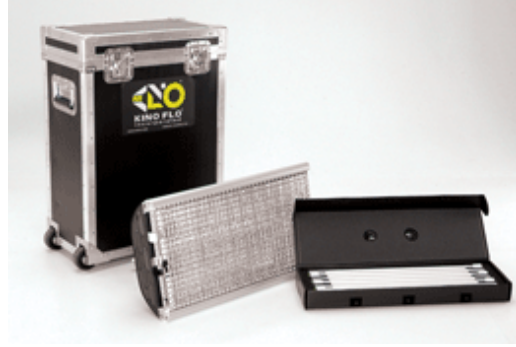

ParaBeam

ParaBeam 400 DMX Kits

ParaBeam 200 DMX Kits

KIT-P4-S120

ParaBeam 400 DMX Kit, 120VAC

KIT-P4-S230

ParaBeam 400 DMX Kit, 230VAC

Contents

- 1 ParaBeam 400 DMX
- 1 Lamp Case
- 1 Ship Case

Dimensions

30 x 12.5 x 30.5"
(76 x 32 x 77.5cm)

Weight

61lb (27.5kg)

KIT-P2-120

ParaBeam 200 DMX Kit, 120VAC

KIT-P2-230

ParaBeam 200 DMX Kit, 230VAC

Contents

- 1 ParaBeam 200 DMX
- 1 Lamp Case
- 1 Ship Case

Dimensions

35.5 x 12 x 23"
(90 x 30.5 x 58.5cm)

Weight

45lb (20.3 kg)