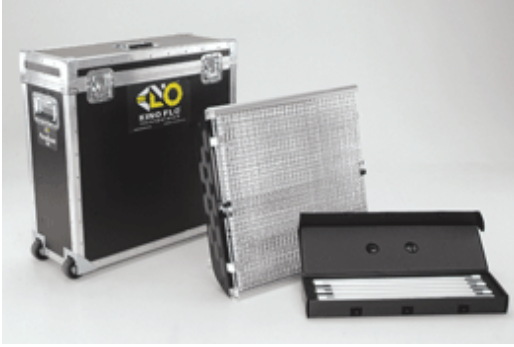

ParaBeam

ParaBeam 400 DMX Kits

ParaBeam 200 DMX Kits

KIT-P4-S120

ParaBeam 400 DMX Kit, 120VAC

KIT-P4-S230

ParaBeam 400 DMX Kit, 230VAC

Contents

- 1 ParaBeam 400 DMX
- 1 Lamp Case
- 1 Ship Case

Dimensions

30 x 12.5 x 30.5"
(76 x 32 x 77.5cm)

Weight

61lb (27.5kg)

KIT-P2-120

ParaBeam 200 DMX Kit, 120VAC

KIT-P2-230

ParaBeam 200 DMX Kit, 230VAC

Contents

- 1 ParaBeam 200 DMX
- 1 Lamp Case
- 1 Ship Case

Dimensions

35.5 x 12 x 23"
(90 x 30.5 x 58.5cm)

Weight

45lb (20.3 kg)