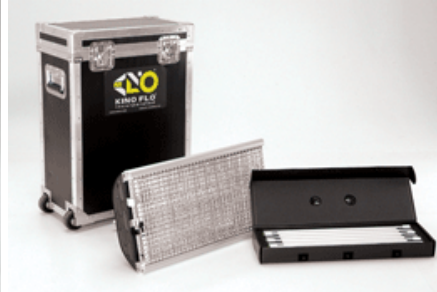

ParaBeam® DMX

ParaBeam 400 DMX Kits

KIT-P4-S120

ParaBeam 400 DMX Kit, 120VAC

KIT-P4-S230

ParaBeam 400 DMX Kit, 230VAC

Contents

- 1 ParaBeam 400 DMX
- 1 Lamp Case
- 1 Ship Case

Dimensions

30 x 12.5 x 30.5"
(76 x 32 x 77.5cm)

Weight

61lb (27.5kg)

ParaBeam 200 DMX Kits

KIT-P2-120

ParaBeam 200 DMX Kit, 120VAC

KIT-P2-230

ParaBeam 200 DMX Kit, 230VAC

Contents

- 1 ParaBeam 200 DMX
- 1 Lamp Case
- 1 Ship Case

Dimensions

35.5 x 12 x 23"
(90 x 30.5 x 58.5cm)

Weight

45lb (20.3 kg)