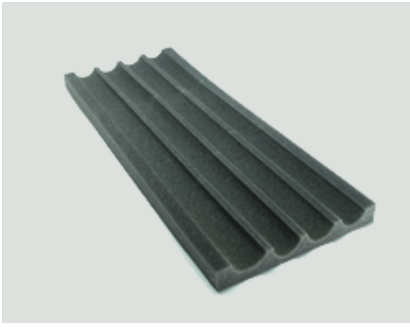

**Soft Cases**

**Stand Bag**

**2ft or 4ft Soft Case**

Part Number	Description	Dimensions (L x W x H)	Weight (Empty)	Holds
<b>BAG-STD</b>	Stand Bag	36 x 4.5 x 4.5" (91.5 x 11.5 x 11.5cm)	1 lb (0.5kg)	Medium Duty Stands (3)
<b>BAG-201</b>	2ft 4Bank Soft Case	27.5 x 7 x 14" (70 x 18 x 35.5cm)	3 lb (1.4kg)	2ft 4Bank System (1)
<b>BAG-401</b>	4ft 4Bank Soft Case	53.5 x 7 x 14" (136 x 18 x 35.5cm)	4.6 lb (2.1kg)	4ft 4Bank System (1)

**Lamp Pads**

**4-Lamp Foam Pad  
(12 per case)**

**6-Lamp Foam Pad  
(10 per case)**

Part Number	Description	Dimensions (L x W x H)	Weight (Empty)	Holds
<b>INS-L4</b>	4-Lamp Foam Pad	24 x 9 x 1" (61 x 23 x 2.5cm)	N/A	Fits KAS-48, 72, 96
<b>INS-L6</b>	6-Lamp Foam Pad	24 x 13 x 1" (61 x 33 x 2.5cm)	N/A	Fits KAS-54S, 54L, 96L