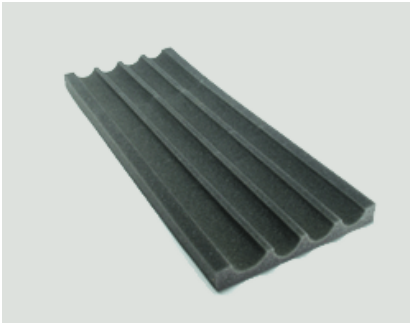

Telescoping

4ft System Ship Case

4ft Fixture Ship Case

Lamp Ship Case

Part Number	Description	Dimensions (L x W x H)	Weight (Empty)	Holds
KAS-21	2ft System Ship Case	30 x 10 x 15" (76 x 25.5 x 38cm)	12.5 lb (5.6kg)	2ft 4Bank System (1)
KAS-24S	2ft Fixture Ship Case, Small	30 x 15 x 11.5" (76 x 38 x 29cm)	10 lb (4.5kg)	2ft 4Bank Fixture (3)
KAS-41	4ft System Ship Case	57 x 9.5 x 15" (145 x 24 x 38cm)	25 lb (11.3kg)	4ft 4Bank System (1)
KAS-48	4ft Lamp Ship Case	52.5 x 10.5 x 11" (133.5 x 26.5 x 28cm)	15.5 lb (7kg)	4ft Lamps (20)
KAS-54L	4ft Fixture Ship Case, Large	57 x 15 x 17" (145 x 38 x 43cm)	25 lb (11.3kg)	4ft 4Bank Fixture (5)
KAS-54S	4ft Fixture Ship Case, Small	57 x 15 x 11.5" (145 x 38 x 29cm)	21 lb (9.5kg)	4ft 4Bank Fixture (3)

Lamp Carry Case & Miscellany

Kino Flo 4Bank, Double & Single Shipping Cases

Lamp Carry Case

Ballast & Cable Crate

Part Number	Description	Dimensions (L x W x H)	Weight (Empty)	Holds
KAS-C26	6-Lamp Carry Case, (2ft)	26.5 x 6 x 4" (67.5 x 15 x 10cm)	1 lb (0.5kg)	2ft Lamps (6)
KAS-C46	6-Lamp Carry Case, (4ft)	50.5 x 6 x 4" (128.5 x 15 x 10cm)	1.5 lb (0.7kg)	4ft Lamps (6)
KAS-KFC	Ballast and Cable Crate w/ Lid	21.5 x 15 x 12" (54.5 x 38 x 30.5cm)	6 lb (2.7kg)	Ballasts, Cables and Mounting Plates

Soft Cases

Stand Bag

2ft or 4ft Soft Case

Part Number	Description	Dimensions (L x W x H)	Weight (Empty)	Holds
BAG-STD	Stand Bag	36 x 4.5 x 4.5" (91.5 x 11.5 x 11.5cm)	1 lb (0.5kg)	Medium Duty Stands (3)
BAG-201	2ft 4Bank Soft Case	27.5 x 7 x 18" (70 x 18 x 46cm)	3.3 lb (1.5kg)	2ft 4Bank System (1)
BAG-401	4ft 4Bank Soft Case	53.5 x 7 x 18" (136 x 18 x 46cm)	5 lb (2.3kg)	4ft 4Bank System (1)

Lamp Pads

Kino Flo 4Bank, Double & Single Shipping Cases

**4-Lamp Foam Pad
(12 per case)**

**6-Lamp Foam Pad
(10 per case)**

Part Number	Description	Dimensions (L x W x H)	Weight (Empty)	Holds
INS-L4	4-Lamp Foam Pad	24 x 9 x 1" (61 x 23 x 2.5cm)	N/A	Fits KAS-48, 72, 96
INS-L6	6-Lamp Foam Pad	24 x 13 x 1" (61 x 33 x 2.5cm)	N/A	Fits KAS-54S, 54L, 96L