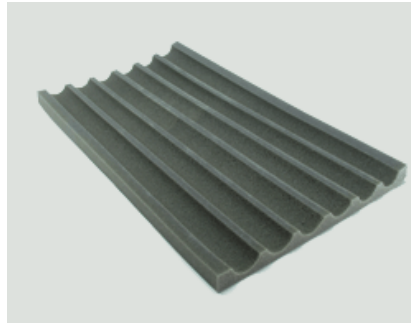

Telescoping

4ft System Ship Case

4ft Fixture Ship Case

Lamp Ship Case

Part Number	Description	Dimensions (L x W x H)	Weight (Empty)	Holds
KAS-21	2ft System Ship Case	30 x 10 x 15" (76 x 25.5 x 38cm)	12.5 lb (5.6kg)	2ft 4Bank System (1)
KAS-24S	2ft Fixture Ship Case, Small	30 x 15 x 11.5" (76 x 38 x 29cm)	10 lb (4.5kg)	2ft 4Bank Fixture (3)
KAS-41	4ft System Ship Case	57 x 9.5 x 15" (145 x 24 x 38cm)	25 lb (11.3kg)	4ft 4Bank System (1)
KAS-48	4ft Lamp Ship Case	52.5 x 10.5 x 11" (133.5 x 26.5 x 28cm)	15.5 lb (7kg)	4ft Lamps (20)
KAS-54L	4ft Fixture Ship Case, Large	57 x 15 x 17" (145 x 38 x 43cm)	25 lb (11.3kg)	4ft 4Bank Fixture (5)
KAS-54S	4ft Fixture Ship Case, Small	57 x 15 x 11.5" (145 x 38 x 29cm)	21 lb (9.5kg)	4ft 4Bank Fixture (3)

Lamp Carry Case & Miscellany

Kino Flo 4Bank, Double & Single Shipping Cases

Lamp Carry Case

Ballast & Cable Crate

Part Number	Description	Dimensions (L x W x H)	Weight (Empty)	Holds
KAS-C26	6-Lamp Carry Case, (2ft)	26.5 x 6 x 4" (67.5 x 15 x 10cm)	1 lb (0.5kg)	2ft Lamps (6)
KAS-C46	6-Lamp Carry Case, (4ft)	50.5 x 6 x 4" (128.5 x 15 x 10cm)	1.5 lb (0.7kg)	4ft Lamps (6)
KAS-KFC	Ballast and Cable Crate w/ Lid	21.5 x 15 x 12" (54.5 x 38 x 30.5cm)	6 lb (2.7kg)	Ballasts, Cables and Mounting Plates

Soft Cases

Stand Bag

2ft or 4ft Soft Case

Part Number	Description	Dimensions (L x W x H)	Weight (Empty)	Holds
BAG-STD	Stand Bag	36 x 4.5 x 4.5" (91.5 x 11.5 x 11.5cm)	1 lb (0.5kg)	Medium Duty Stands (3)
BAG-201	2ft 4Bank Soft Case	27.5 x 7 x 18" (70 x 18 x 46cm)	3.3 lb (1.5kg)	2ft 4Bank System (1)
BAG-401	4ft 4Bank Soft Case	53.5 x 7 x 18" (136 x 18 x 46cm)	5 lb (2.3kg)	4ft 4Bank System (1)

Lamp Pads

Kino Flo 4Bank, Double & Single Shipping Cases

**4-Lamp Foam Pad
(12 per case)**

**6-Lamp Foam Pad
(10 per case)**

Part Number	Description	Dimensions (L x W x H)	Weight (Empty)	Holds
INS-L4	4-Lamp Foam Pad	24 x 9 x 1" (61 x 23 x 2.5cm)	N/A	Fits KAS-48, 72, 96
INS-L6	6-Lamp Foam Pad	24 x 13 x 1" (61 x 33 x 2.5cm)	N/A	Fits KAS-54S, 54L, 96L