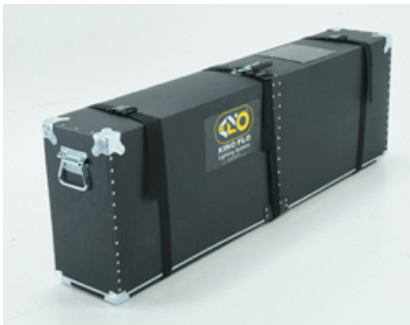

### Metal Valence

**Interview Case**

**Gaffer Case**

Part Number	Description	Dimensions (L x W x H)	Weight (Empty)	Holds
<b>KAS-INT2</b>	Interview Kit Ship Case (2)	35.5 x 13 x 22.5" (90 x 33 x 57cm)	25 lb (11.3kg)	2ft 4Bank Systems (2)
<b>KAS-INT3</b>	Interview Kit Ship Case (3)	35.5 x 13 x 23.5" (90 x 33 x 59.7cm)	25.5 lb (11.5kg)	2ft 4Bank System, 2ft Double Systems (2)
<b>KAS-GAF2</b>	Gaffer Kit Ship Case (2)	56.5 x 13 x 21.5" (143.5 x 33 x 54.6cm)	31 lb (14kg)	4ft 4Bank Systems (2)

### Telescoping

**4ft System Ship Case**

**4ft Fixture Ship Case**

**Lamp Ship Case**

Part Number	Description	Dimensions (L x W x H)	Weight (Empty)	Holds
<b>KAS-21</b>	2ft System Ship Case	30 x 10 x 15" (76 x 25.5 x 38cm)	12.5 lb (5.6kg)	2ft 4Bank System (1)
<b>KAS-24S</b>	2ft Fixture Ship Case, Small	30 x 15 x 11.5" (76 x 38 x 29cm)	10 lb (4.5kg)	2ft 4Bank Fixture (3)
<b>KAS-41</b>	4ft System Ship Case	57 x 9.5 x 15" (145 x 24 x 38cm)	25 lb (11.3kg)	4ft 4Bank System (1)
<b>KAS-48</b>	4ft Lamp Ship Case	52.5 x 10.5 x 11" (133.5 x 26.5 x 28cm)	15.5 lb (7kg)	4ft Lamps (20)
<b>KAS-54L</b>	4ft Fixture Ship Case, Large	57 x 15 x 17" (145 x 38 x 43cm)	25 lb (11.3kg)	4ft 4Bank Fixture (5)
<b>KAS-54S</b>	4ft Fixture Ship Case, Small	57 x 15 x 11.5" (145 x 38 x 29cm)	21 lb (9.5kg)	4ft 4Bank Fixture (3)

### Lamp Carry Case & Miscellany

**Lamp Carry Case**

**Ballast & Cable Crate**

Part Number	Description	Dimensions (L x W x H)	Weight (Empty)	Holds
<b>KAS-C26</b>	6-Lamp Carry Case, (2ft)	26.5 x 6 x 4" (67.5 x 15 x 10cm)	1 lb (0.5kg)	2ft Lamps (6)
<b>KAS-C46</b>	6-Lamp Carry Case, (4ft)	50.5 x 6 x 4" (128.5 x 15 x 10cm)	1.5 lb (0.7kg)	4ft Lamps (6)
<b>KAS-KFC</b>	Ballast and Cable Crate w/ Lid	21.5 x 15 x 12" (54.5 x 38 x 30.5cm)	6 lb (2.7kg)	Ballasts, Cables and Mounting Plates