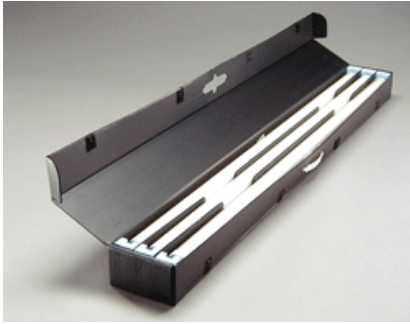

### Telescoping

**4ft System Ship Case**

**4ft Fixture Ship Case**

**Lamp Ship Case**

Part Number	Description	Dimensions (L x W x H)	Weight (Empty)	Holds
<b>KAS-21</b>	2ft System Ship Case	30 x 10 x 15" (76 x 25.5 x 38cm)	12.5 lb (5.6kg)	2ft 4Bank System (1)
<b>KAS-24S</b>	2ft Fixture Ship Case, Small	30 x 15 x 11.5" (76 x 38 x 29cm)	10 lb (4.5kg)	2ft 4Bank Fixture (3)
<b>KAS-41</b>	4ft System Ship Case	57 x 9.5 x 15" (145 x 24 x 38cm)	25 lb (11.3kg)	4ft 4Bank System (1)
<b>KAS-48</b>	4ft Lamp Ship Case	52.5 x 10.5 x 11" (133.5 x 26.5 x 28cm)	15.5 lb (7kg)	4ft Lamps (20)
<b>KAS-54L</b>	4ft Fixture Ship Case, Large	57 x 15 x 17" (145 x 38 x 43cm)	25 lb (11.3kg)	4ft 4Bank Fixture (5)
<b>KAS-54S</b>	4ft Fixture Ship Case, Small	57 x 15 x 11.5" (145 x 38 x 29cm)	21 lb (9.5kg)	4ft 4Bank Fixture (3)

### Lamp Carry Case & Miscellany

**Lamp Carry Case**

**Ballast & Cable Crate**

Part Number	Description	Dimensions (L x W x H)	Weight (Empty)	Holds
<b>KAS-C26</b>	6-Lamp Carry Case, (2ft)	26.5 x 6 x 4" (67.5 x 15 x 10cm)	1 lb (0.5kg)	2ft Lamps (6)
<b>KAS-C46</b>	6-Lamp Carry Case, (4ft)	50.5 x 6 x 4" (128.5 x 15 x 10cm)	1.5 lb (0.7kg)	4ft Lamps (6)
<b>KAS-KFC</b>	Ballast and Cable Crate w/ Lid	21.5 x 15 x 12" (54.5 x 38 x 30.5cm)	6 lb (2.7kg)	Ballasts, Cables and Mounting Plates