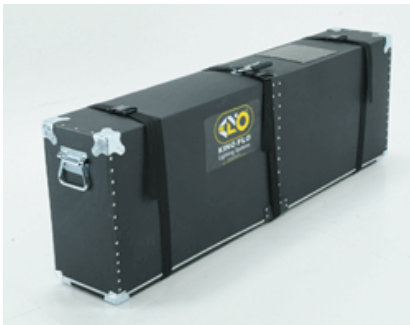

Shipping Cases

Metal Valence

Interview Case

Gaffer Case

Part Number	Description	Dimensions (L x W x H)	Weight (Empty)	Holds
KAS-INT2	Interview Kit Ship Case (2)	35.5 x 13 x 22.5" (90 x 33 x 57cm)	25 lb (11.3kg)	2ft 4Bank Systems (2)
KAS-INT3	Interview Kit Ship Case (3)	35.5 x 13 x 23.5" (90 x 33 x 59.7cm)	25.5 lb (11.5kg)	2ft 4Bank System, 2ft Double Systems (2)
KAS-GAF2	Gaffer Kit Ship Case (2)	56.5 x 13 x 21.5" (143.5 x 33 x 54.6cm)	31 lb (14kg)	4ft 4Bank Systems (2)

Telescoping

4ft System Ship Case

4ft Fixture Ship Case

Lamp Ship Case

Part Number	Description	Dimensions (L x W x H)	Weight (Empty)	Holds
KAS-21	2ft System Ship Case	30 x 10 x 15" (76 x 25.5 x 38cm)	12.5 lb (5.6kg)	2ft 4Bank System (1)
KAS-24S	2ft Fixture Ship Case, Small	30 x 15 x 11.5" (76 x 38 x 29cm)	10 lb (4.5kg)	2ft 4Bank Fixture (3)
KAS-41	4ft System Ship Case	57 x 9.5 x 15" (145 x 24 x 38cm)	25 lb (11.3kg)	4ft 4Bank System (1)
KAS-48	4ft Lamp Ship Case	52.5 x 10.5 x 11" (133.5 x 26.5 x 28cm)	15.5 lb (7kg)	4ft Lamps (20)
KAS-54L	4ft Fixture Ship Case, Large	57 x 15 x 17" (145 x 38 x 43cm)	25 lb (11.3kg)	4ft 4Bank Fixture (5)
KAS-54S	4ft Fixture Ship Case, Small	57 x 15 x 11.5" (145 x 38 x 29cm)	21 lb (9.5kg)	4ft 4Bank Fixture (3)

Lamp Carry Case & Miscellany

Kino Flo 4Bank, Double & Single Shipping Cases

Lamp Carry Case

Ballast & Cable Crate

Part Number	Description	Dimensions (L x W x H)	Weight (Empty)	Holds
KAS-C26	6-Lamp Carry Case, (2ft)	26.5 x 6 x 4" (67.5 x 15 x 10cm)	1 lb (0.5kg)	2ft Lamps (6)
KAS-C46	6-Lamp Carry Case, (4ft)	50.5 x 6 x 4" (128.5 x 15 x 10cm)	1.5 lb (0.7kg)	4ft Lamps (6)
KAS-KFC	Ballast and Cable Crate w/ Lid	21.5 x 15 x 12" (54.5 x 38 x 30.5cm)	6 lb (2.7kg)	Ballasts, Cables and Mounting Plates