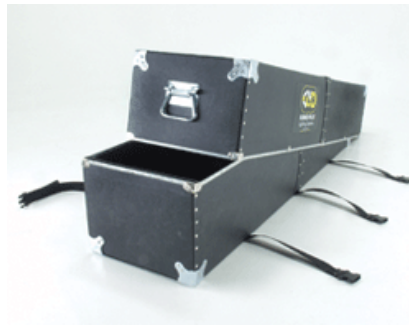

Shipping Cases

Metal Valence

Interview Case

Gaffer Case

Part Number	Description	Dimensions (L x W x H)	Weight (Empty)	Holds
KAS-INT2	Interview Kit Ship Case (2)	35.5 x 13 x 22.5" (90 x 33 x 57cm)	25 lb (11.3kg)	2ft 4Bank Systems (2)
KAS-INT3	Interview Kit Ship Case (3)	35.5 x 13 x 23.5" (90 x 33 x 59.7cm)	25.5 lb (11.5kg)	2ft 4Bank System, 2ft Double Systems (2)
KAS-GAF2	Gaffer Kit Ship Case (2)	56.5 x 13 x 21.5" (143.5 x 33 x 54.6cm)	31 lb (14kg)	4ft 4Bank Systems (2)

Telescoping

4ft System Ship Case

4ft Fixture Ship Case

Lamp Ship Case

Part Number	Description	Dimensions (L x W x H)	Weight (Empty)	Holds
KAS-21	2ft System Ship Case	30 x 10 x 15" (76 x 25.5 x 38cm)	12.5 lb (5.6kg)	2ft 4Bank System (1)
KAS-24S	2ft Fixture Ship Case, Small	30 x 15 x 11.5" (76 x 38 x 29cm)	10 lb (4.5kg)	2ft 4Bank Fixture (3)
KAS-41	4ft System Ship Case	57 x 9.5 x 15" (145 x 24 x 38cm)	25 lb (11.3kg)	4ft 4Bank System (1)
KAS-48	4ft Lamp Ship Case	52.5 x 10.5 x 11" (133.5 x 26.5 x 28cm)	15.5 lb (7kg)	4ft Lamps (20)
KAS-54L	4ft Fixture Ship Case, Large	57 x 15 x 17" (145 x 38 x 43cm)	25 lb (11.3kg)	4ft 4Bank Fixture (5)
KAS-54S	4ft Fixture Ship Case, Small	57 x 15 x 11.5" (145 x 38 x 29cm)	21 lb (9.5kg)	4ft 4Bank Fixture (3)

Lamp Carry Case & Miscellany

Kino Flo 4Bank, Double & Single Shipping Cases

Lamp Carry Case

Ballast & Cable Crate

Part Number	Description	Dimensions (L x W x H)	Weight (Empty)	Holds
KAS-C26	6-Lamp Carry Case, (2ft)	26.5 x 6 x 4" (67.5 x 15 x 10cm)	1 lb (0.5kg)	2ft Lamps (6)
KAS-C46	6-Lamp Carry Case, (4ft)	50.5 x 6 x 4" (128.5 x 15 x 10cm)	1.5 lb (0.7kg)	4ft Lamps (6)
KAS-KFC	Ballast and Cable Crate w/ Lid	21.5 x 15 x 12" (54.5 x 38 x 30.5cm)	6 lb (2.7kg)	Ballasts, Cables and Mounting Plates