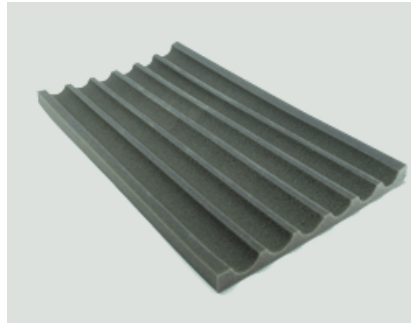

### Telescoping

**4ft System Ship Case**

**4ft Fixture Ship Case**

**Lamp Ship Case**

Part Number	Description	Dimensions (L x W x H)	Weight (Empty)	Holds
<b>KAS-21</b>	2ft System Ship Case	30 x 10 x 15" (76 x 25.5 x 38cm)	12.5 lb (5.6kg)	2ft 4Bank System (1)
<b>KAS-24S</b>	2ft Fixture Ship Case, Small	30 x 15 x 11.5" (76 x 38 x 29cm)	10 lb (4.5kg)	2ft 4Bank Fixture (3)
<b>KAS-41</b>	4ft System Ship Case	57 x 9.5 x 15" (145 x 24 x 38cm)	25 lb (11.3kg)	4ft 4Bank System (1)
<b>KAS-48</b>	4ft Lamp Ship Case	52.5 x 10.5 x 11" (133.5 x 26.5 x 28cm)	15.5 lb (7kg)	4ft Lamps (20)
<b>KAS-54L</b>	4ft Fixture Ship Case, Large	57 x 15 x 17" (145 x 38 x 43cm)	25 lb (11.3kg)	4ft 4Bank Fixture (5)
<b>KAS-54S</b>	4ft Fixture Ship Case, Small	57 x 15 x 11.5" (145 x 38 x 29cm)	21 lb (9.5kg)	4ft 4Bank Fixture (3)

**Soft Cases**

**Stand Bag**

**2ft or 4ft Soft Case**

Part Number	Description	Dimensions (L x W x H)	Weight (Empty)	Holds
<b>BAG-STD</b>	Stand Bag	36 x 4.5 x 4.5" (91.5 x 11.5 x 11.5cm)	1 lb (0.5kg)	Medium Duty Stands (3)
<b>BAG-201</b>	2ft 4Bank Soft Case	27.5 x 7 x 14" (70 x 18 x 35.5cm)	3 lb (1.4kg)	2ft 4Bank System (1)
<b>BAG-401</b>	4ft 4Bank Soft Case	53.5 x 7 x 14" (136 x 18 x 35.5cm)	4.6 lb (2.1kg)	4ft 4Bank System (1)

**Lamp Pads**

**4-Lamp Foam Pad  
(12 per case)**

**6-Lamp Foam Pad  
(10 per case)**

Part Number	Description	Dimensions (L x W x H)	Weight (Empty)	Holds
<b>INS-L4</b>	4-Lamp Foam Pad	24 x 9 x 1" (61 x 23 x 2.5cm)	N/A	Fits KAS-48, 72, 96
<b>INS-L6</b>	6-Lamp Foam Pad	24 x 13 x 1" (61 x 33 x 2.5cm)	N/A	Fits KAS-54S, 54L, 96L