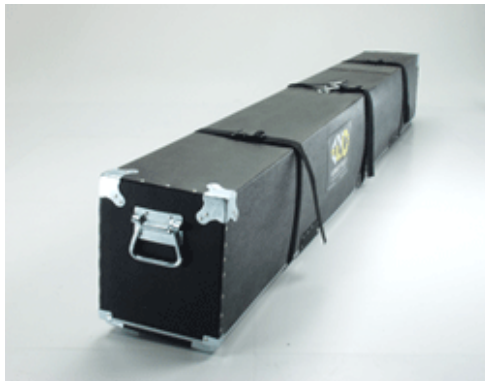

Shipping Cases

**Blanket-Lite Ballast
Ship Case**

**Blanket-Lite Lamp
Ship Case**

**Blanket-Lite Frame
Ship Case**

Blanket-Lite Metal Valence

Part Number	Description	Dimensions (L x W x H)	Weight (Empty)	Holds
KAS-4MB	Blanket-Lite 6x6 Ballast, Mount Ship Case	25 x 13 x 17.5" (63.5 x 33 x 44.5cm)	25 lb (11.3kg)	Mega Ballast (4), Cable (4), Mount (1)
KAS-4MX	Blanket-Lite 6x6 DMX Ballast Mount Ship Case	25.5 x 16 x 20" (65 x 40.5 x 51cm)	33 lb (15kg)	Mega DMX Ballast (4), Cable (4), Mount (1)
KAS-6X6	Blanket-Lite Ship Case	78.5 x 10.5 x 14" (199.5 x 26.5 x 35.5cm)	30 lb (13.5kg)	Blanket-Lite 6x6 (1)
KAS-6X6-F	Blanket-Lite Frame Ship Case	74 x 9 x 12.5" (188 x 23 x 32cm)	27 lb (12.2kg)	Blanket-Lite 6x6 Frame (1)

6ft Lamp Ship Case

**4-Lamp Foam Pad
(18 per case)**

Lamp Only Case

Part Number	Description	Dimensions (L x W x H)	Weight (Empty)	Holds
KAS-72	6ft Lamp Ship Case	71 x 10.5 x 11" (180.5 x 26.5 x 28cm)	20 lb (9kg)	6ft Lamps (20)
INS-L4	4-Lamp Foam Pad	24 x 9 x 1" (61 x 23 x 2.5cm)	N/A	Fits KAS-48, 72, 96