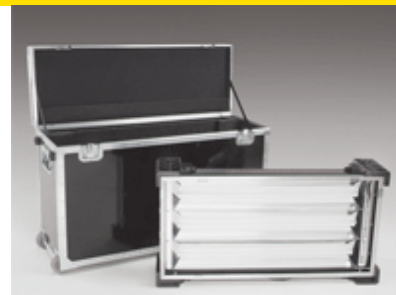

Shipping Cases

**VistaBeam 600
Ship Case**

**VistaBeam 600
Ship Case (2)**

**VistaBeam 300
Ship Case**

VistaBeam 600 & 300 Metal Valence

Part Number	Description	Dimensions (L x W x H)	Weight (Empty)	Holds
KAS-V61	VistaBeam 600 Center Ship Case	41.5 x 15.5 x 44" (105.5 x 39.5 x 112cm)	94 lb (42.3Kg)	VistaBeam 600
KAS-V62	VistaBeam 600 Center Ship Case (2)	41 x 27 x 44" (102.5 x 67.5 x 112cm)	122 lb (55Kg)	VistaBeam 600 (2)
KAS-V31	VistaBeam 300 Center Ship Case	42 x 14.5 x 25.5" (107 x 37 x 65cm)	55 lb (24.8kg)	VistaBeam 300

**VistaBeam 8-Lamp
Ship Case**

**VistaBeam 8-Lamp
Travel Case**

VistaBeam Lamp Case

Part Number	Description	Dimensions (L x W x H)	Weight (Empty)	Holds
KAS-VL8	VistaBeam 8-Lamp Ship Case	38 x 14 x 7" (96.5 x 35.6 x 17.8cm)	13.4 lb (6kg)	VistaBeam Lamps (8)
KAS-VL8C	VistaBeam 8-Lamp Travel Case	37 x 7.5 x 14" (94.0 x 19.1 x 35.6cm)	13 lb (5.9kg)	VistaBeam Lamps (8)