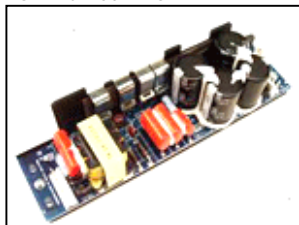

1290047
Switch-Rocker-DPST
16A-Lit-Red-125V

1300020
FU-5X20-CER-SIoblow-
4A/250V

1320009
Fuseholder-Panel Mount
5X20-LoPro

5100019
Mega 105M
Single 120V Lid

6110036
Select SW Assy Mega Single
100M/105M

6800102
MG3 Japan Ballast

PRT-FET
Ballast Feet (24pk)

PRT-SC100
Screws F/Ballast Lid (100pk)