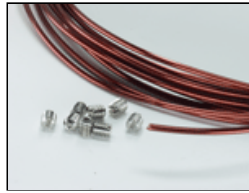

2240025
Knob Cap 14.5mm Yel w/Wht Line

EXP-FXRS
Fixture Wire Repair Kit Silver