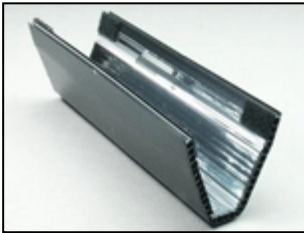

KINO FLO
Lighting Systems

2840 N. Hollywood Way
Burbank, CA U.S.A. 91505-1023
Tel: +1 (818) 767-6528
Fax : +1 (818) 767-7517
www.kinoflo.com

Spare Parts

CFX-091
9" Mini-Flo Complete Fixture

FIX-091
9" Mini-Flo Fixture Only

HAR-091
9" Mini-Flo Harness

1270098
CT-Phone-1/4-Plug

1380011
Lampholder-T5-Bipin-Twist-Spring

2240003
Knob Rnd 10-32 3/8" Stud
Blk MF

LVR-091B
9" Mini-Flo Louver/Black