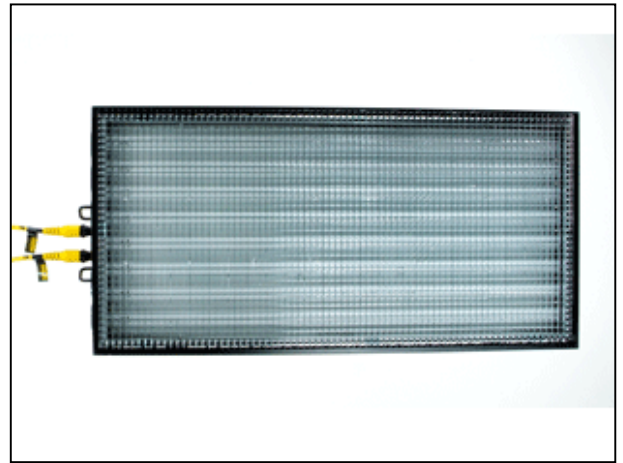

KINO FLO
Lighting Systems

2840 N. Hollywood Way
Burbank, CA U.S.A. 91505-1023
Tel: +1 (818) 767-6528
Fax : +1 (818) 767-7517
www.kinoflo.com

Spare Parts

CFX-4808
Flathead 80 Complete Fixture

1270032
Ct-Cpc-Recept-R/S-16Pin

1270051
Ct-Cpc-Flange-16Pin

1380002
Lampholder T12 Bi-pin Twist.
Used in Rev A thru G.
(Replace w/ same)

1380016
Lampholder T12 Bi-pin Twist
no Spring. Used in Rev H or
higher. (Replace w/ same)

1380017
Lampholder T12 Bi-pin Twist
w/ Spring. Used in Rev H or
higher. (Replace w/ same)

MTP-1B
Image/Flathead Cardholder