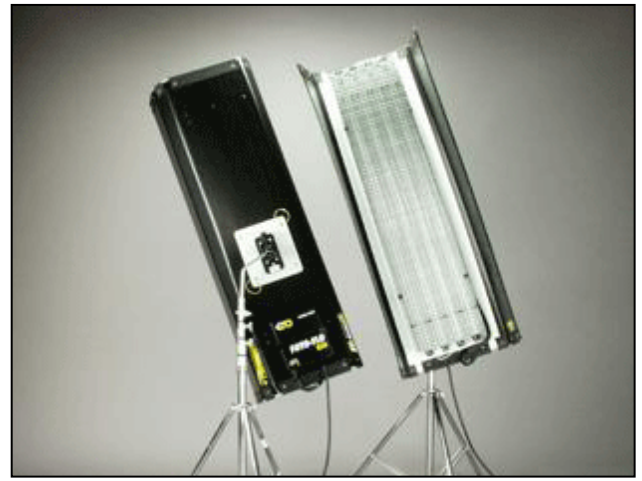

# Spare Parts

**CFX-F4**  
Foto-Flo 400 Complete Fixture

**FIX-F4**  
Foto-Flo 400 Plastic Fixture  
Only

**EXP-FXRS**  
Fixture Wire  
Repair Kit Silver

**PRT-FH4**  
4Bank Fixture  
Silver Conduit (4PK)

**PRT-FIX-4S**  
4Bank Fixture Wire  
Channel Repair Kit/Silver

**HAR-F4**  
Foto-Flo 400 Locking Harness

**PRT-HLC**  
Kino Locking  
Lamp Connector, 600V

**PRT-HC**  
Harness Clamp (UL),  
1PK

**PRT-XM4**  
4Bank Male  
Connector Assembly

**LVR-4804B**  
4ft 4Bank Louver/Black

**PRT-LVB**  
Black Louver  
Clip W/Strap, 4PK

**REF-4804**  
4ft 4Bank Reflector