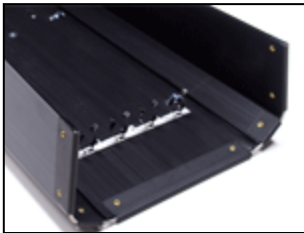

FIX-F4
Foto-Flo 400 Plastic Fixture
Only