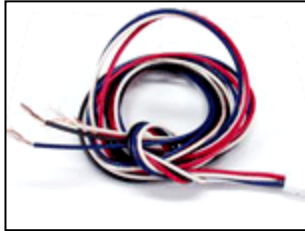

KINO FLO
Lighting Systems

2840 N. Hollywood Way
Burbank, CA U.S.A. 91505-1023
Tel: +1 (818) 767-6528
Fax : +1 (818) 767-7517
www.kinoflo.com

Spare Parts

KAM-1
Kamio 1 Ring-Light w/2-Stage Matte Box

1270017
CT-CPC-Plug-R/S-4-Pin

1380013
Lampholder-Circline-12 Lead

2020087
Screw 10-32 7/8" Thumb

2290018
Clip Lamp T5 ST Z1 "Kamio"

5200004
Reflector 6" Painted "Kamio"

5200013
Kamio Clamp Knob

5200014
Kamio 6 Clamp Ring

HAR-KAM1F
Kamio "Single Style"
Harness /6ft Flex