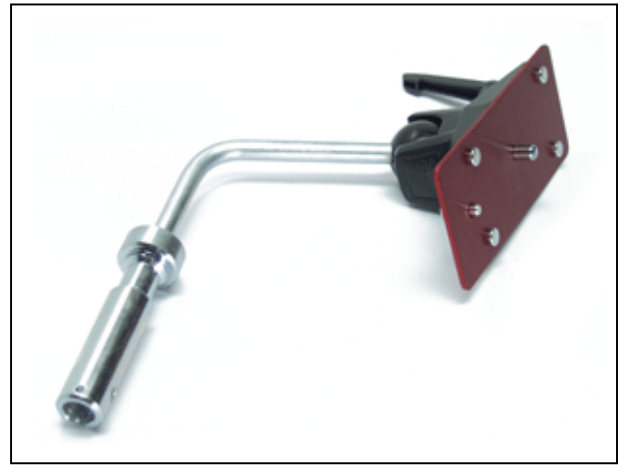

KINO FLO
Lighting Systems

2840 N. Hollywood Way
Burbank, CA U.S.A. 91505-1023
Tel: +1 (818) 767-6528
Fax : +1 (818) 767-7517
www.kinoflo.com

MTP-K81J
"Twist-On" Mounting w/ Japan Pin

Spare Parts

MTP-LMJ
Kino Mega Japan Lollipop

2240016
Knob Lever 5/16-18 /75
Series

PRT-M81
Mount Hardware
Replacement Kit