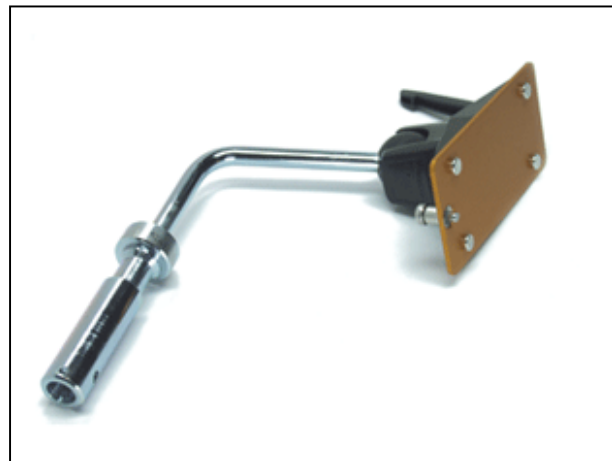

2840 N. Hollywood Way  
Burbank, CA U.S.A. 91505-1023  
Tel: +1 (818) 767-6528  
Fax : +1 (818) 767-7517  
www.kinoflo.com

**MTP-KMJ**  
"Mega"Slide-On" Mounting w/ Junior Pin, Japan

## Spare Parts

**MTP-LMJ**  
Kino Mega Japan Lollipop

**2240016**  
Knob Lever 5/16-18 /75  
Series

**PRT-M81**  
Mount Hardware  
Replacement Kit