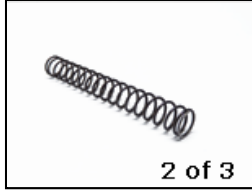

1270157
 CT-Xlr-PCB-Female-5-Pin-Right-Angle

1270158
 CT-Xlr-PCB-Male-5-Pin-Right-Angle

1280010
 RLY-SSR-Zerocross-240V/25A-DC

1290013
 SW-Toggle-Miniature-SPDT-5A

1290023
 SW-Wheel-3-Section-w/Lens

1290047
 SW-Rocker-DPST-16A-Lit-Red-125V

1300001
 FU-5X20-Cer-Slowblow-2A/250V

1320009
 Fuseholder-Panel Mount 5X20-LoPro

1380014
 Lampholder-Compact-2G11 "ParaBeam"

2240017
 Knob Lever 1/4-20 X 2.56 /53 Series

2240023
 Knob Rnd Collet 6mm X 14.5mm Blk

2240024
 Knob Nut Cover 14.5mm Blk

2240025
 Knob Cap 14.5mm Yel w/Wht Line

5150008
 ParaBeam Compact Latch, White

2320007
 ParaBeam Latch Spring

5150046
 ParaBeam Latch Stop Pad, Black

5260017
 53 Series Kit