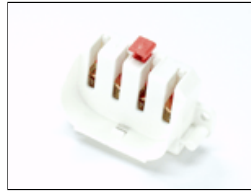

1270157
 CT-Xlr-PCB-Female-5-Pin-Right-Angle

1270158
 CT-Xlr-PCB-Male-5-Pin-Right-Angle

1280010
 RLY-SSR-Zerocross-240V/25A-DC

1290013
 SW-Toggle-Miniature-SPDT-5A

1290023
 SW-Wheel-3-Section-w/Lens

1290047
 SW-Rocker-DPST-16A-Lit-Red-125V

1300001
 FU-5X20-Cer-Slowblow-2A/250V

1320009
 Fuseholder-Panel Mount 5X20-LoPro

1380014
 Lampholder-Compact-2G11 "ParaBeam"

2240017
 Knob Lever 1/4-20 X 2.56 /53 Series

2240023
 Knob Rnd Collet 6mm X 14.5mm Blk