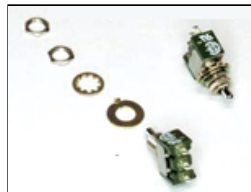

1270157
 CT-Xlr-PCB-Female-5-Pin-Right-Angle

1270158
 CT-Xlr-PCB-Male-5-Pin-Right-Angle

1280010
 RLY-SSR-Zerocross-240V/25A-DC

1290013
 SW-Toggle-Miniature-SPDT-5A

1290023
 SW-Wheel-3-Section-w/Lens

1290047
 SW-Rocker-DPST-16A-Lit-Red-125V

1300001
 FU-5X20-Cer-Slowblow-2A/250V

1320009
 Fuseholder-Panel Mount 5X20-LoPro

1380014
 Lampholder-Compact-2G11 "ParaBeam"

2240017
 Knob Lever 1/4-20 X 2.56 /53 Series

2240023
 Knob Rnd Collet 6mm X 14.5mm Blk