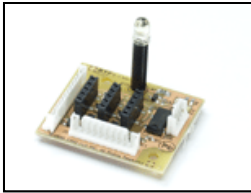

6800095

Dmx Motherboard-Model 95