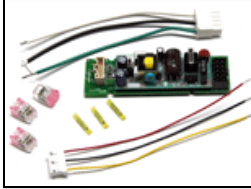

5260060
 53 Series Loose Jaw

6610026
 Compact QT 2X54W/120vac-Dim

6800095

Dmx Motherboard-Model 95

GFR-P2

ParaBeam 200 Gel Frame

LVR-P2-S

ParaBeam 200 Louver/Silver

MTP-LJ

Kino Japan Baby Pin Lollipop

PRT-MD42

Mount Hardware Replacement Kit

PRT-PWS52

Repair Kit PWS 5/12V Dmx Samtec

PRT-SC200

Screws for Ballast/ DMX Lid (100PK)