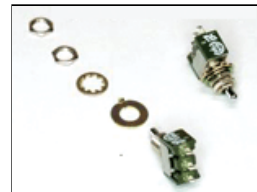

1270158
 CT-Xlr-PCB-Male-5-Pin-Right-Angle

1280010
 RLY-SSR-Zerocross-240V/25A-DC

1290013
 SW-Toggle-Miniature-SPDT-5A

1290016
 SW-Toggle-Miniature-DPDT-6A

1290023
 SW-Wheel-3-Section-w/Lens

1290047
 SW-Rocker-DPST-16A-Lit-Red-125V

1300019
 FU-5X20-Cer-SloSlow-3.15A/250V

1320009
 Fuseholder-Panel Mount 5X20-LoPro

1380014
 Lampholder-Compact-2G11 "ParaBeam"

2240016
 Knob Lever 5/16-18 /75 Series

2240023
 Knob Rnd Collet 6mm X 14.5mm Blk