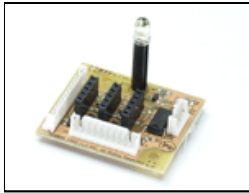

6800095

Dmx Motherboard-Model 95