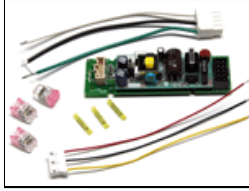

ParaBeam 400 Louver/Silver

MTP-LM

Kino Mega Lollipop

PRT-M81

Mount Hardware Replacement
Kit

PRT-PWS52

Repair Kit PWS 5/12V Dmx
Samtec

PRT-SC200