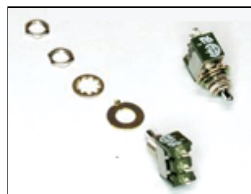

1270158
 CT-Xlr-PCB-Male-5-Pin-Right-Angle

1280010
 RLY-SSR-Zerocross-240V/25A-DC

1290013
 SW-Toggle-Miniature-SPDT-5A

1290016
 SW-Toggle-Miniature-DPDT-6A

1290023
 SW-Wheel-3-Section-w/Lens

1290030
 SW-Rocker-DPST-16A-Lit-Red-250V

1300019
 FU-5X20-Cer-Slowblow-3.15A/250V

1320016
 Fuseholder-Panel Mount 5X20-LoPro

1380014
 Lampholder-Compact-2G11 "ParaBeam"

2240016
 Knob Lever 5/16-18 /75 Series

2240023
 Knob Rnd Collet 6mm X 14.5mm Blk