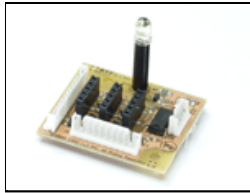

6800095

Dmx Motherboard-Model 95