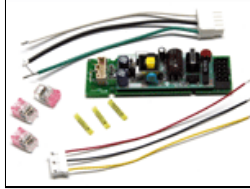

ParaBeam 400 Louver/Silver

MTP-LM

Kino Mega Lollipop

PRT-M81

Mount Hardware Replacement
Kit

PRT-PWS52

Repair Kit PWS 5/12V Dmx
Samtec

PRT-SC200