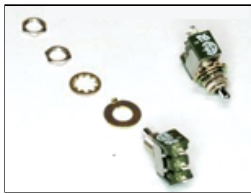

1270157
 CT-Xlr-PCB-Female-5-Pin-Right-Angle

1270158
 CT-Xlr-PCB-Male-5-Pin-Right-Angle

1280013
 Rly-SSR-Crydom-Dual-25A-240V

1290013
 SW-Toggle-Miniature-SPDT-5A

1290016
 SW-Toggle-Miniature-DPDT-6A

1290023
 SW-Wheel-3-Section-w/Lens

1290047
 SW-Rocker-DPST-16A-Lit-Red-125V

1300019
 FU-5X20-Cer-SloSlow-3.15A/250V

1320009
 Fuseholder-Panel Mount 5X20-LoPro

1380014
 Lampholder-Compact-2G11 "ParaBeam"

2240016
 Knob Lever 5/16-18 /75 Series