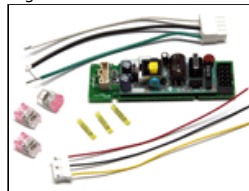

PRT-PWS52
Repair Kit PWS 5/12V Dmx Samtec