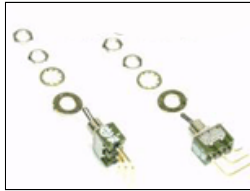

2840 N. Hollywood Way
 Burbank, CA U.S.A. 91505-1023
 Tel: +1 (818) 767-6528
 Fax : +1 (818) 767-7517
 www.kinoflo.com

ZIP-200-120
 ParaZip 200 Dmx, 120vac

Spare Parts

1060028
 Resvar 10K 0.1W Linear

1270157
 CT-Xlr-PCB-Female-5-Pin-Right-Angle

1270158
 CT-Xlr-PCB-Male-5-Pin-Right-Angle

1280010
 RLY-SSR-Zerocross-240V/25A-DC

1290023
 SW-Wheel-3-Section-w/Lens

1290038
 SW-Toggle-Mini-SPDT-5A-PCB-RA

1290047
 SW-Rocker-DPST-16A-Lit-Red-125V

1300001
 FU-5X20-Cer-SloBlow-2A/250V

1320009
 Fuseholder-Panel Mount 5X20-LoPro

1380014
 Lampholder-Compact-2G11 "ParaBeam"

2240020
 Knob T 1/4-28 X 1-5/8" ST ZI Kino

2240023
 Knob Rnd Collet 6mm X 14.5mm Blk

2240024
 Knob Nut Cover 14.5mm Blk