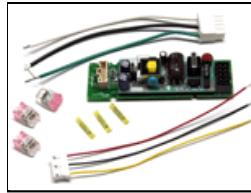

3 of 3

2290023
Lamp Clip Assembly

5010096
VistaBeam Yoke Bracket.

5250005
VistaBeam Molded Corner Left

5250006
VistaBeam Molded Corner Right

6110045
VistaBeam 300 Lamp Selector SW

6800096
Vista 96W Ballast UL

6800112
Vista Lampholder PCB (2 LAMP)

6800125
Dmx Motherboard VistaBeam

GFR-V3

VistaBeam 300
Gel Frame

LVR-V390

VistaBeam 300
Louver 90°

PRT-PWS52

Repair Kit PWS 5/12V Dmx
Samtec

PRT-SC200

Screws for Ballast/ DMX Lid
(100PK)

YOK-V31P

VistaBeam 300 Pole-Op Yoke
Assembly

Lamps:

964-K32

96W Kino KF32 (Twin)

964-K55