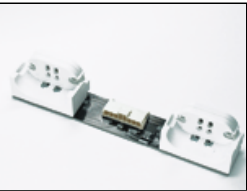

3 of 3

2290023
Lamp Clip Assembly

5010096
VistaBeam Yoke Bracket.

5250005
VistaBeam Molded Corner Left

5250006
VistaBeam Molded Corner Right

6110045
VistaBeam 300 Lamp Selector SW

6800096
Vista 96W Ballast UL