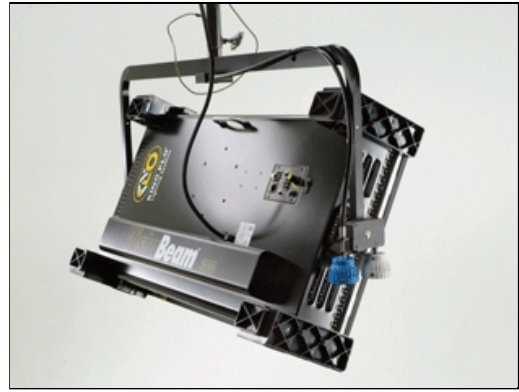

KINO FLO
Lighting Systems

2840 N. Hollywood Way
Burbank, CA U.S.A. 91505-1023
Tel: +1 (818) 767-6528
Fax : +1 (818) 767-7517
www.kinoflo.com

VIS-3P-230
VistaBeam 300 Dmx Pole-Op, 230vac

Spare Parts

1170003
EMI-5A-250V

1270157
CT-Xlr-PCB-Female-5-Pin-Right-Angle

1270158
CT-Xlr-PCB-Male-5-Pin-Right-Angle

1290013
SW-Toggle-Miniature-SPDT-5A

1290023
SW-Wheel-3-Section-w/Lens

1290030
SW-Rocker-DPST-16A-Lit-Red-250V

1300020
FU-5X20-Cer-SloBlow-4A/250V