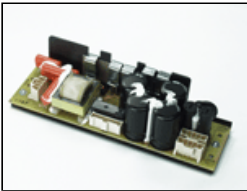

2290023
Lamp Clip Assembly

5010096
VistaBeam Yoke Bracket. Used in Rev C or Higher.

5250005
VistaBeam Molded Corner Left

5250006
VistaBeam Molded Corner Right

6110044
VistaBeam 600 Lamp Selector SW

6800096
Vista 96W Ballast UL