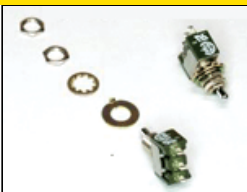

KINO FLO
Lighting Systems

2840 N. Hollywood Way
Burbank, CA U.S.A. 91505-1023
Tel: +1 (818) 767-6528
Fax : +1 (818) 767-7517
www.kinoflo.com

VIS-6Y-230
VistaBeam 600 Dmx Yoke Mount, 230vac

Spare Parts

1170003
EMI-5A-250V

1270157
CT-Xlr-PCB-Female-5-Pin-Right-Angle

1270158
CT-Xlr-PCB-Male-5-Pin-Right-Angle

1290013
SW-Toggle-Miniature-SPDT-5A

1290023
SW-Wheel-3-Section-w/Lens

1290030
SW-Rocker-DPST-16A-Lit-Red-250V

1300022
FU-5X20-Cer-SloBlow-6.3A/250V

2290023
Lamp Clip Assembly

5010096
VistaBeam Yoke Bracket. Used in Rev C or Higher.

5250005
VistaBeam Molded Corner Left

5250006
VistaBeam Molded Corner Right

6110044
VistaBeam 600 Lamp Selector SW

6800096
Vista 96W Ballast UL