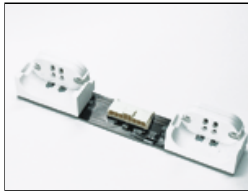

2290023
Lamp Clip Assembly

5010096
VistaBeam Yoke Bracket. Used in Rev C or Higher.

5250005
VistaBeam Molded Corner Left

5250006
VistaBeam Molded Corner Right

6110044
VistaBeam 600 Lamp Selector SW

6800096
Vista 96W Ballast UL