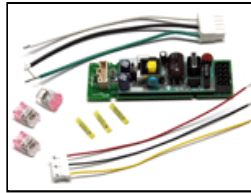

2290023
Lamp Clip Assembly

5010096
VistaBeam Yoke Bracket. Used in Rev C or Higher.

5250005
VistaBeam Molded Corner Left

5250006
VistaBeam Molded Corner Right

6110044
VistaBeam 600 Lamp Selector SW

6800096
Vista 96W Ballast UL

6800112
Vista Lampholder PCB (2 LAMP)

6800125

Dmx Motherboard VistaBeam

GFR-V6

VistaBeam 600
Gel Frame

LVR-V690

VistaBeam 600
Louver 90°

PRT-PWS52

Repair Kit PWS 5/12V Dmx
Samtec

PRT-SC200

Screws for Ballast/ DMX Lid
(100PK)

YOK-V61

VistaBeam 600 Yoke
Assembly

Lamps:

964-K32

96W Kino KF32 (Twin)