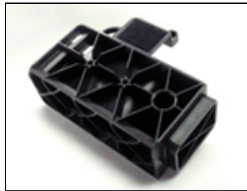

1270157
CT-Xlr-PCB-Female-5-Pin-Right-Angle

1270158
CT-Xlr-PCB-Male-5-Pin-Right-Angle

1290013
SW-Toggle-Miniature-SPDT-5A

1290023
SW-Wheel-3-Section-w/Lens

1290030
SW-Rocker-DPST-16A-Lit-Red-250V

1300022
FU-5X20-Cer-SloBlow-6.3A/250V

1320016
Fuseholder-Panel Mount 5X20-LoPro

1380015
Lampholder 96W "Vista"/55W BarFly

2240020
Knob T 1/4-28 X 1-5/8" ST ZI Kino

2240022
Knob Rnd Collet 1/8" X 14.5mm Blk

2240024
Knob Nut Cover 14.5mm Blk

2240025
Knob Cap 14.5mm Yel w/Wht Line

2290023
Lamp Clip Assembly

5010096
VistaBeam Yoke Bracket. Used in Rev C or Higher.

5250005
VistaBeam Molded Corner Left

5250006
VistaBeam Molded Corner Right

6110044
VistaBeam 600 Lamp Selector SW

6800096
Vista 96W Ballast UL