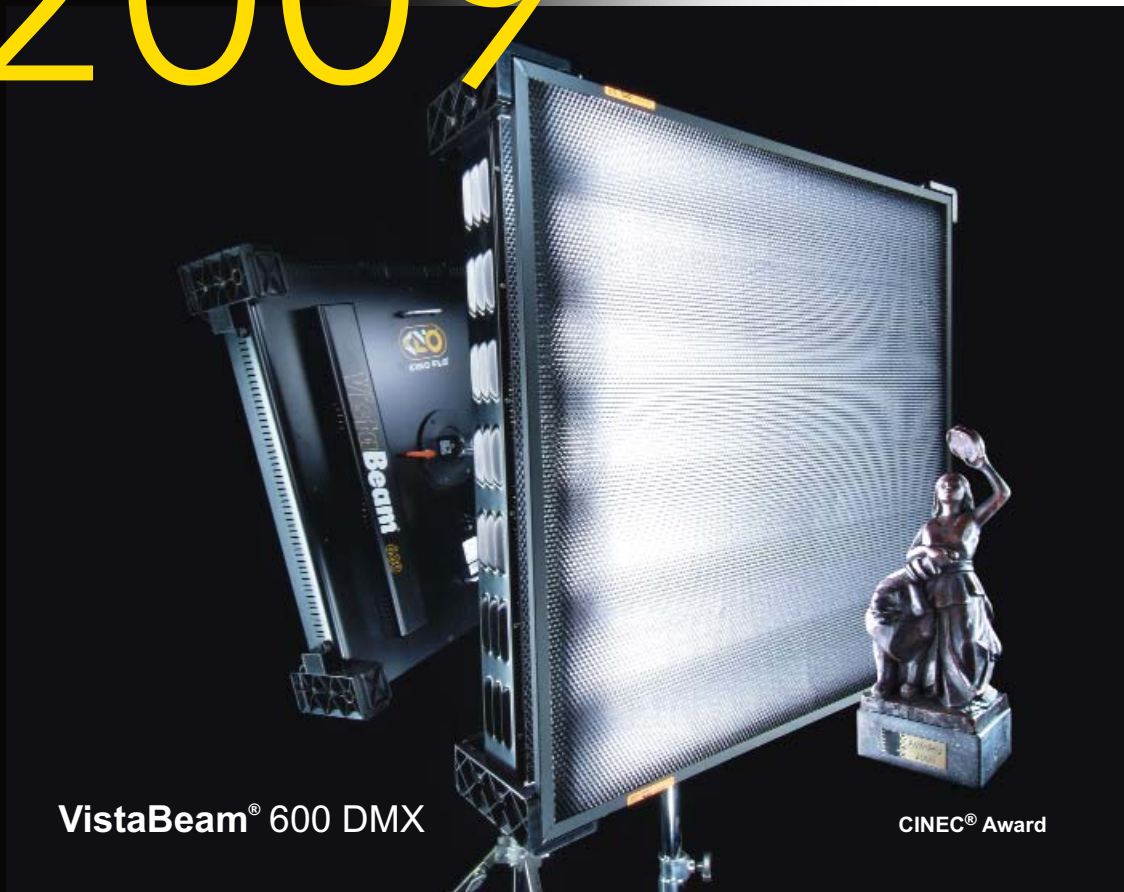

2009

KINO FLO PRODUCT HIGHLIGHTS

KINO FLO
Lighting Systems

2840 North Hollywood Way
Burbank CA 91505
+1 818 767 6528 voice
+1 818 767 7517 fax
www.kinoflo.com
No. 3110043

2009

KINO FLO PRODUCT HIGHLIGHTS

Diva-Lite® 400 & 200