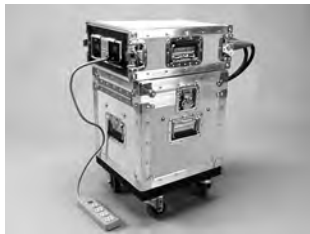

Product **Daily rate**

1800 Watt Inverter

1800 Watt Inverter

1800 Watt Inverter Kit (12vdc to 120vac) **$290.00**
(Includes 1800 Watt Inverter (x1), Batteries (x2), Battery Chargers (x2))

Approximate Burn Times			
		Minutes	Minutes
Fixture Type	Fixture Quantity	Full Charge	75% Charge*
Kino Flo 4ft 4Bank	4	56	50
Kino Flo 4ft Double	8	56	50
Kino Flo 4ft Single	16	56	49
Kino Flo Wall-O-Lite	2	37	33
Kino Flo Image 85	2	56	45
575 HMI Par w/ 575 Ballast**	2	58	53
1K Plus 500 Watt Incandescent Light		40	36

* The 194Amp Battery is at 75% capacity when charger switches from 40 Amp to 20 Amp mode.

** Burn times are approximate. HMI ballast specifications vary by manufacturer.