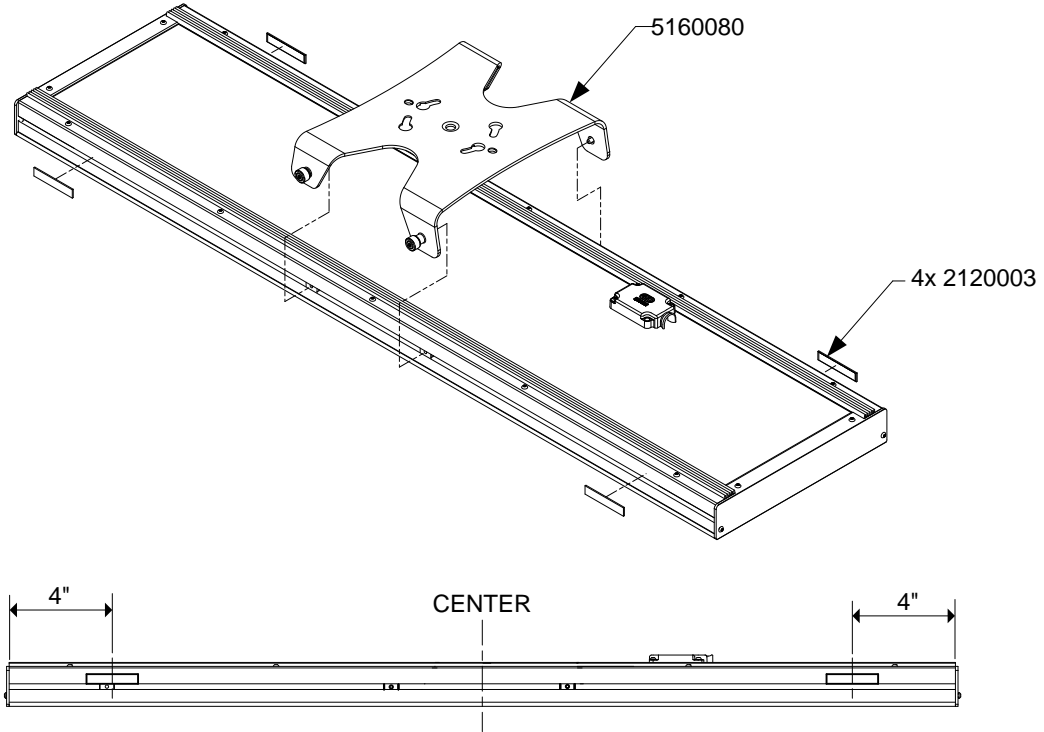

**Kino Flo**  
Lighting Systems

**Select 30 Mating Plate w/ Thumb Screws**  
**P/N: MTP-SL30M**

QTY	PART	DESCRIPTION	PART NO.
4		VELCRO HOOK 2" X 3/8" AD BLK	2120003
4		NUT M4 T-SLOT - CELEB	2320040
4		CELEB T-SLOT NUT SHIM	5220035
		SELECT 30 LED MATING PLATE W/ THUMB SCREWS	5160080

1

**Kino Flo**  
Lighting Systems

Select 30 Mating Plate w/ Thumb Screws  
P/N: MTP-SL30M

**2**

**3**

**OPTIONAL** – CAN USE EXISTING SLOTS TO MOUNT MATING PLATE OR ADD SPARES IF NEEDED.