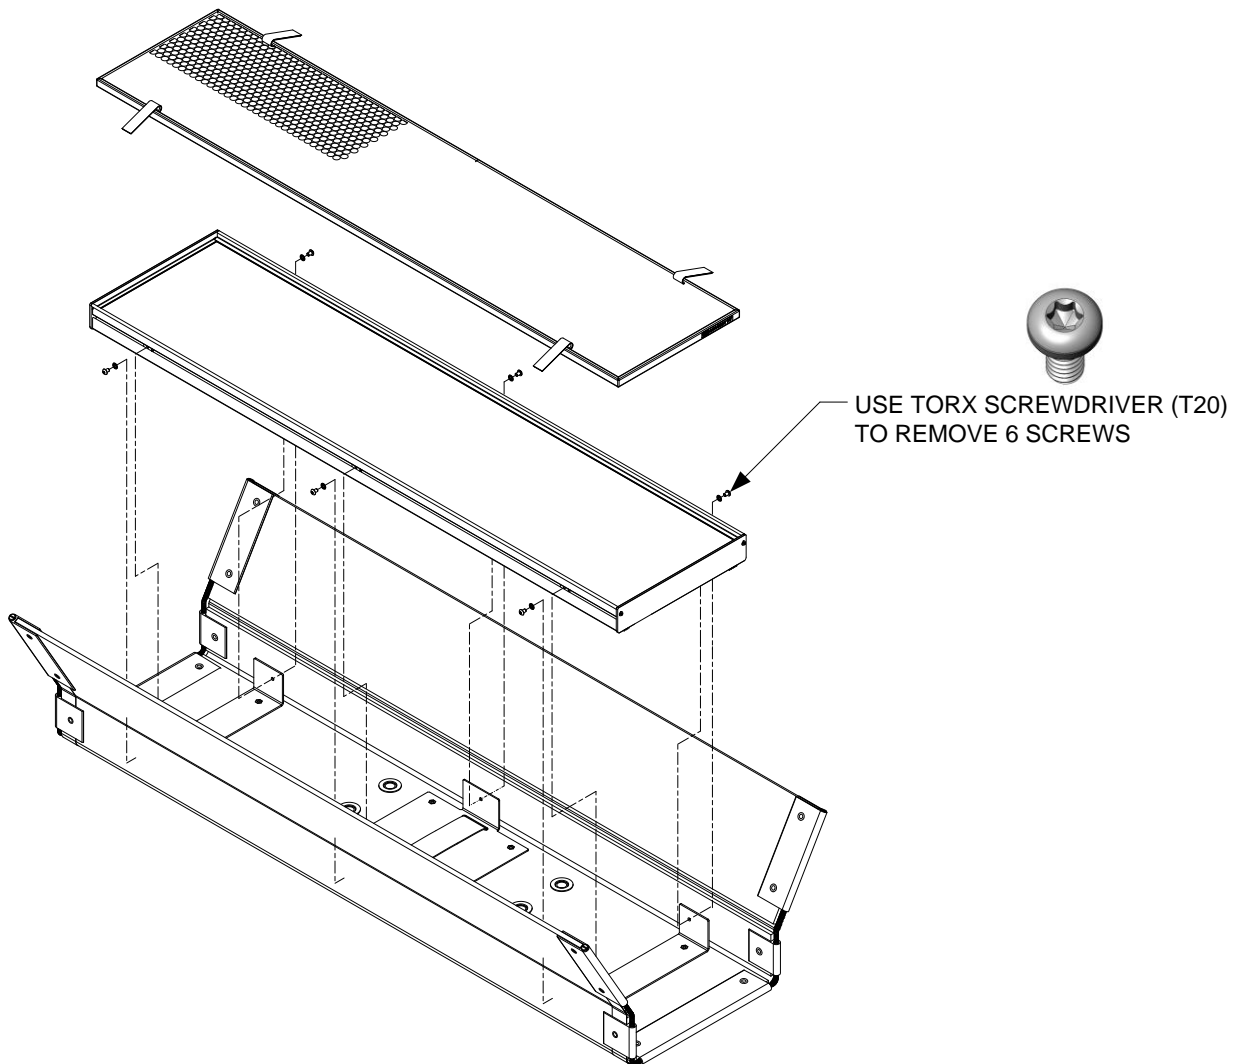

Kino Flo
Lighting Systems

Select 30 Mating Plate w/ Thumb Screws
P/N: MTP-SL30M

QTY	PART	DESCRIPTION	PART NO.
4		VELCRO HOOK 2" X 3/8" AD BLK	2120003
4		NUT M4 T-SLOT - CELEB	2320040
4		CELEB T-SLOT NUT SHIM	5220035
		SELECT 30 LED MATING PLATE W/ THUMB SCREWS	5160080

1

Kino Flo
Lighting Systems

Select 30 Mating Plate w/ Thumb Screws
P/N: MTP-SL30M

2

3

OPTIONAL – CAN USE EXISTING SLOTS TO MOUNT MATING PLATE OR ADD SPARES IF NEEDED.