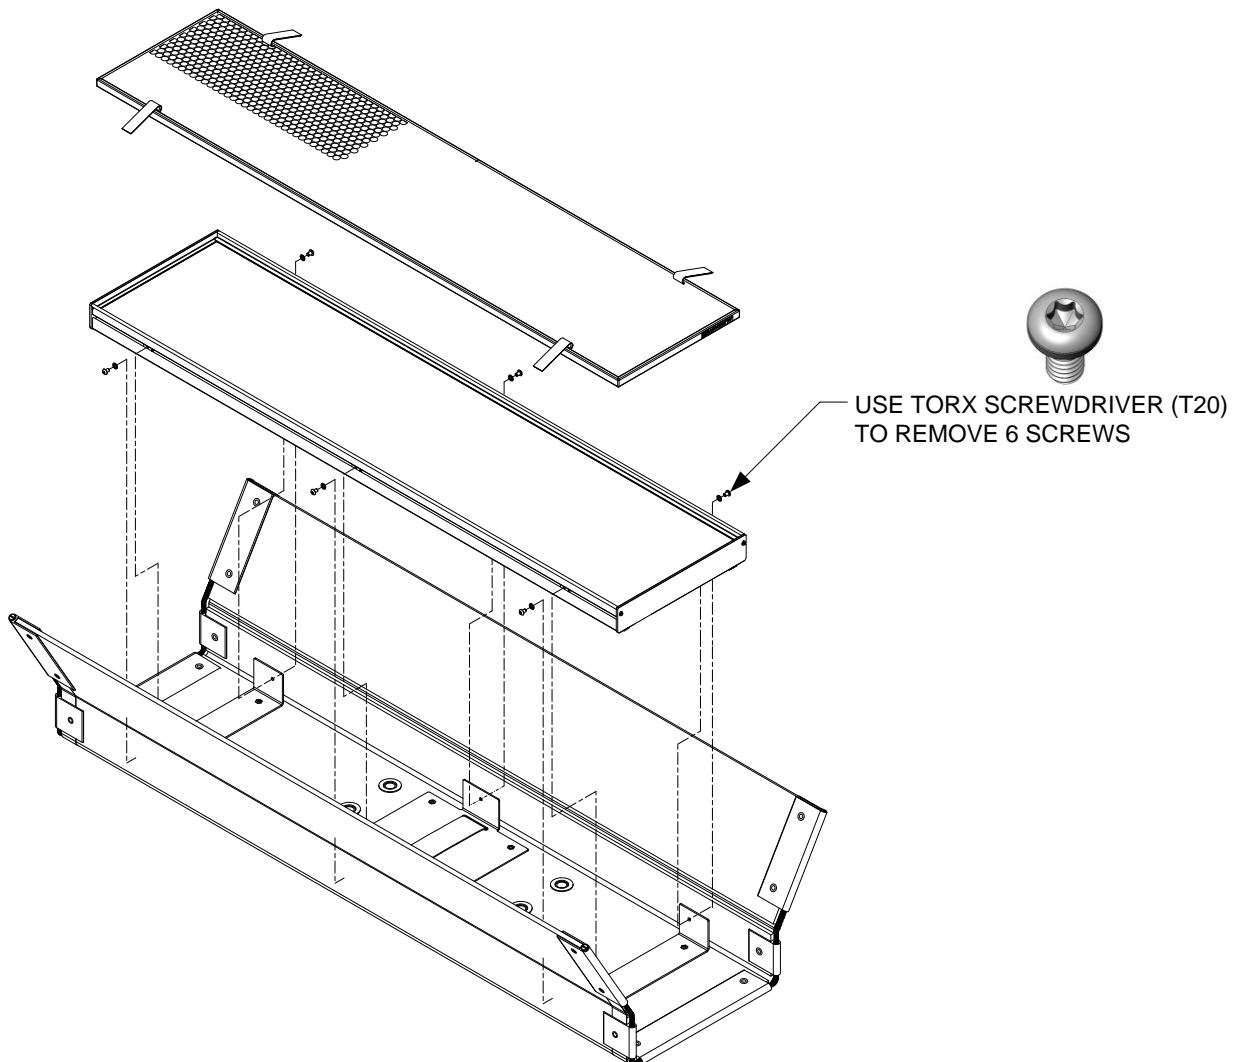

**Kino Flo**  
Lighting Systems

**Select 30 Mating Plate w/ Thumb Screws**  
**P/N: MTP-SL30M**

QTY	PART	DESCRIPTION	PART NO.
4		VELCRO HOOK 2" X 3/8" AD BLK	2120003
4		NUT M4 T-SLOT - CELEB	2320040
4		CELEB T-SLOT NUT SHIM	5220035
		SELECT 30 LED MATING PLATE W/ THUMB SCREWS	5160080

1

**Kino Flo**  
Lighting Systems

Select 30 Mating Plate w/ Thumb Screws  
P/N: MTP-SL30M

**2**

**3**

**OPTIONAL** – CAN USE EXISTING SLOTS TO MOUNT MATING PLATE OR ADD SPARES IF NEEDED.