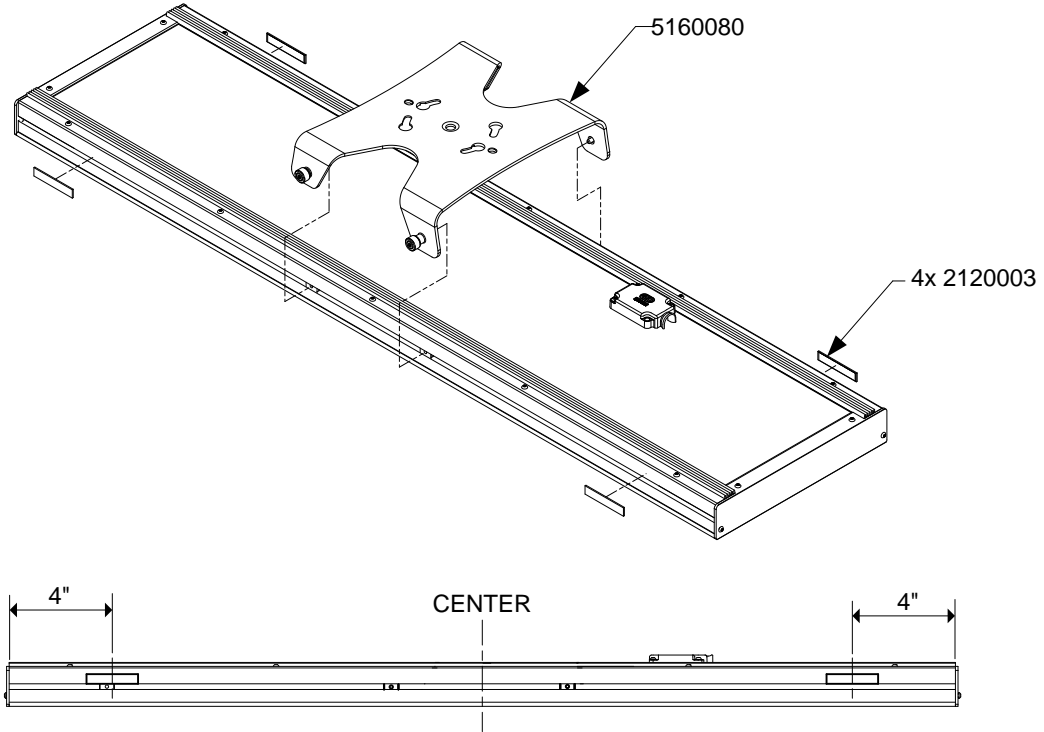

Kino Flo
Lighting Systems

Select 30 Mating Plate w/ Thumb Screws
P/N: MTP-SL30M

QTY	PART	DESCRIPTION	PART NO.
4		VELCRO HOOK 2" X 3/8" AD BLK	2120003
4		NUT M4 T-SLOT - CELEB	2320040
4		CELEB T-SLOT NUT SHIM	5220035
		SELECT 30 LED MATING PLATE W/ THUMB SCREWS	5160080

1

Kino Flo
Lighting Systems

Select 30 Mating Plate w/ Thumb Screws
P/N: MTP-SL30M

2

3

OPTIONAL – CAN USE EXISTING SLOTS TO MOUNT MATING PLATE OR ADD SPARES IF NEEDED.