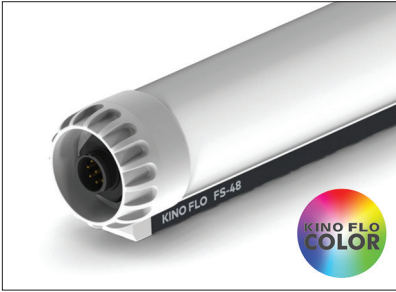

2840 North Hollywood Way, Burbank, CA 91505
Tel: +1 818 767 6528 Fax: +1 818 767 7517
www.kinoflo.com

News Release
April 2, 2019

New! FreeStyle LED Tubes

BURBANK, CA – Kino Flo's **FreeStyle LED Tubes** join the Kino Flo family line of LED soft lights.

Specially designed for the FreeStyle T44 fixture, the FreeStyle LED tubes display Kino Flo's True Match white light and RGBWW color management system found in Kino Flo's LED softlight fixtures. When used inside the T44 fixture with the built-in intensifying reflector the LED tubes project light at a 100° beam angle. The lightweight LED tubes can also operate independently outside the fixture with just the harness and project soft light at a 310° beam angle. For further versatility, the FreeStyle LED tubes can operate remotely using an adapter cable and single extensions.

The FreeStyle tubes' unique built-in aluminum rail system acts as access points for mounting options allowing the LED tubes to be rigged into custom lighting designs. Mounting accessories include an Anchor, Baby Pin (16mm), Wall Plate, Hanging Kit and Hanging Wire.