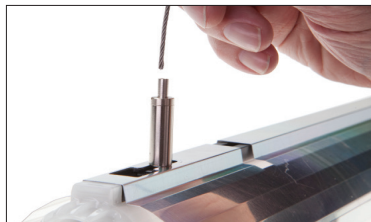

The FreeStyle tubes' unique built-in aluminum rail system acts as access points for mounting options allowing the LED tubes to be rigged into custom lighting designs. Mounting accessories include an Anchor, Baby Pin (16mm), Wall Plate, Hanging Kit and Hanging Wire.

MTP-F100
FreeStyle Tube Mount - Anchor

MTP-F101
FreeStyle Tube Mount – Baby Pin (16mm)

MTP-F102
FreeStyle Tube Mount – Wall Plate

MTP-F103
FreeStyle Tube Mount
– Hanging Kit, 4pk

MTP-F103W
FreeStyle Tube Mount
– Hanging Wire, 50ft

LED tube using Hanging Kit (**MTP-F103**) and Hanging wire (**MTP-F103W**). Insert into T-slot. Insert wire all the way down. Pull up wire until it latches. Press down to release wire.

LED tube mounted with Baby Pin mount (**MTP-F101**) and grip head.